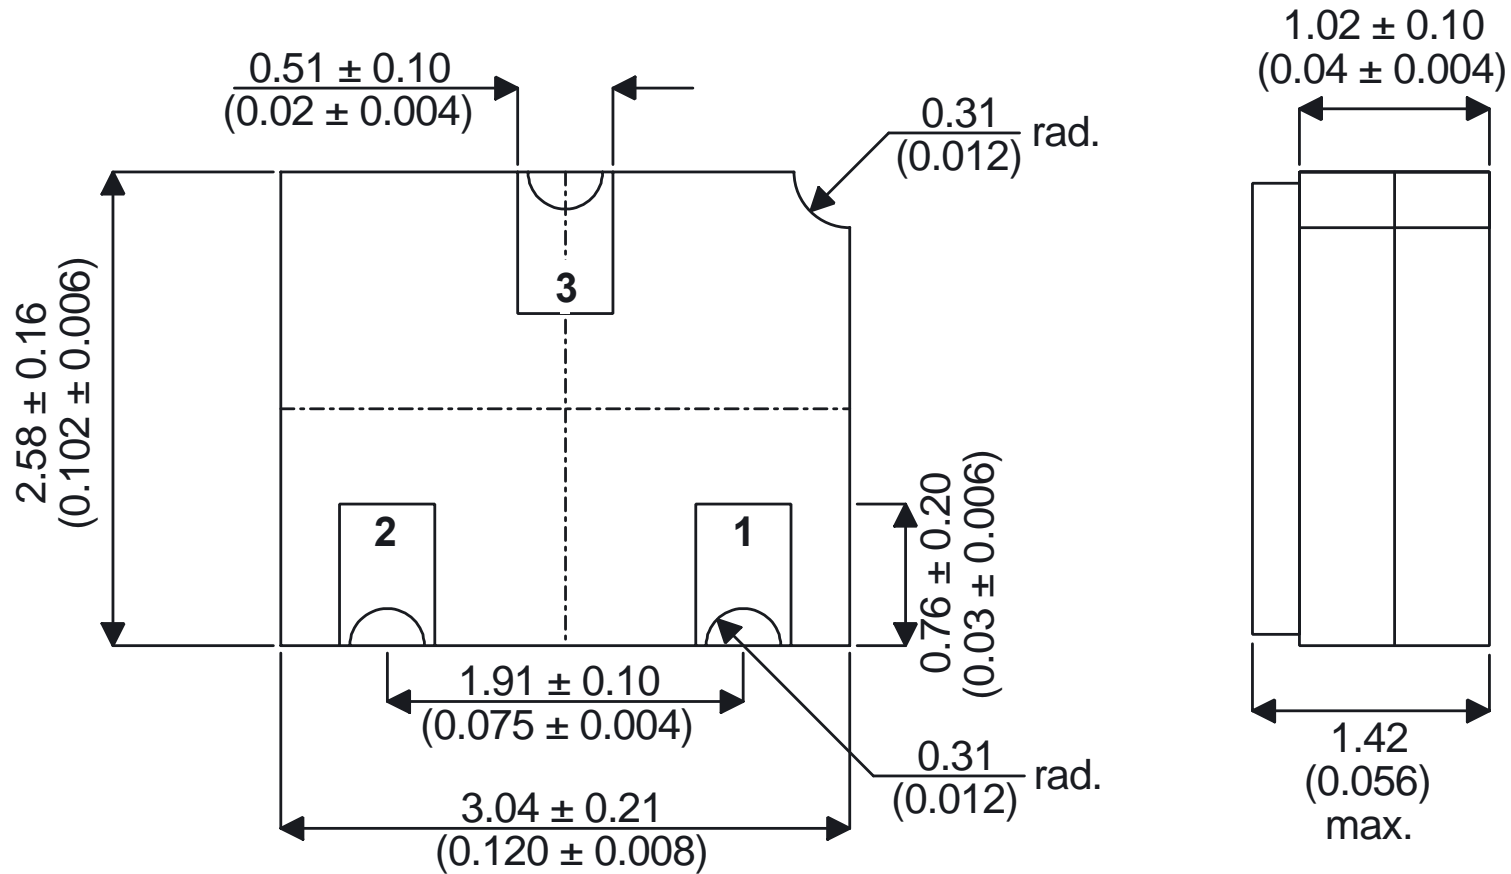

Semelab Aerospace Package Dimensions

Dimensions in mm (inches)

LCC1

Semelab Plc
Tel +44 (0) 1455 556565

Aerospace Package Drawings Version 1.0 January 2002
www.semelab.com

Dimensions shown are to JEDEC specifications. Some products may be specified with marginally different dimensions. See individual data sheets for detailed spec.