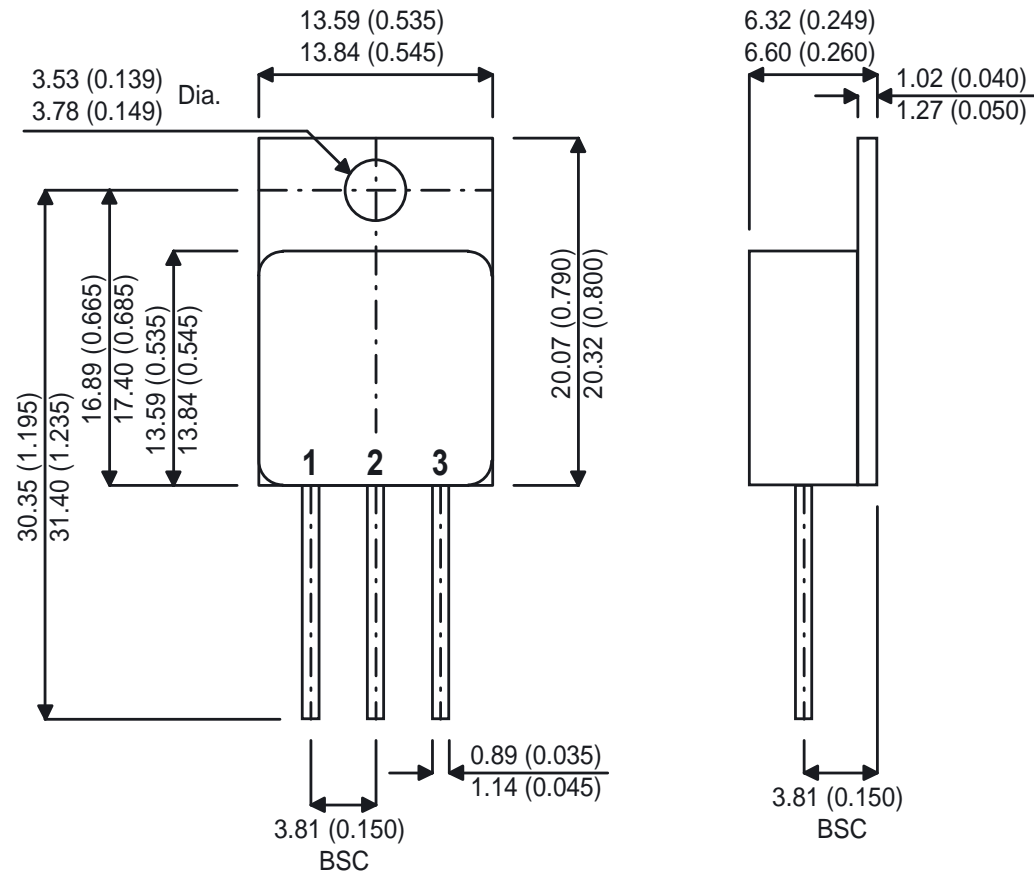

# Semelab Aerospace Package Dimensions

Dimensions in mm (inches)

# TO-254AA

Semelab Plc  
Tel +44 (0) 1455 556565

Aerospace Package Drawings Version 1.0 January 2002  
www.semellab.com

Dimensions shown are to JEDEC specifications. Some products may be specified with marginally different dimensions. See individual data sheets for detailed spec.