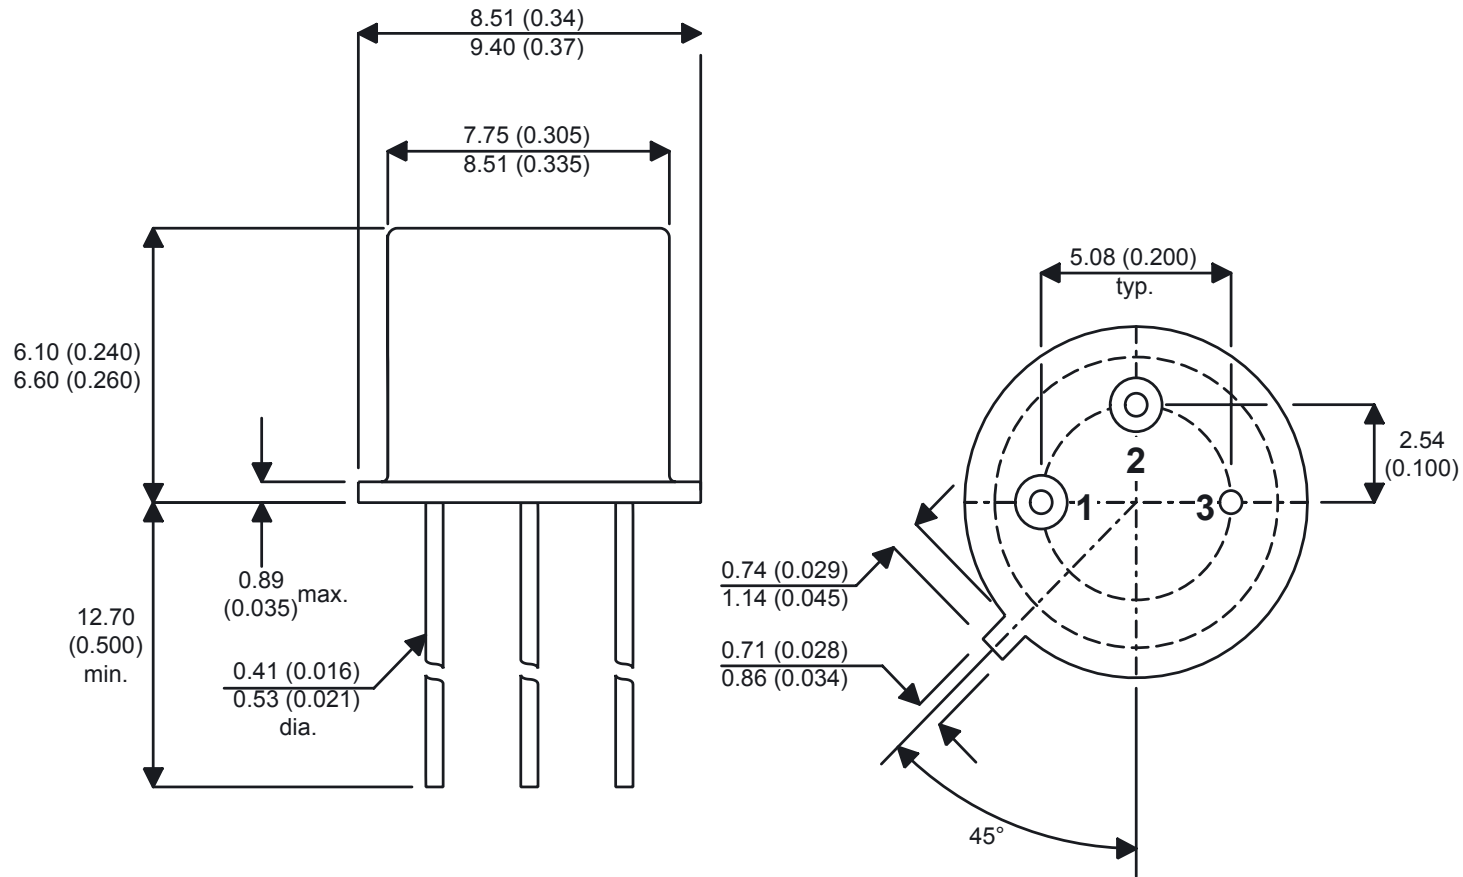

Semelab Aerospace Package Dimensions

Dimensions in mm (inches)

TO39 (TO-205AD)

Semelab Plc
Tel +44 (0) 1455 556565

Aerospace Package Drawings Version 1.0 January 2002
www.semelab.com